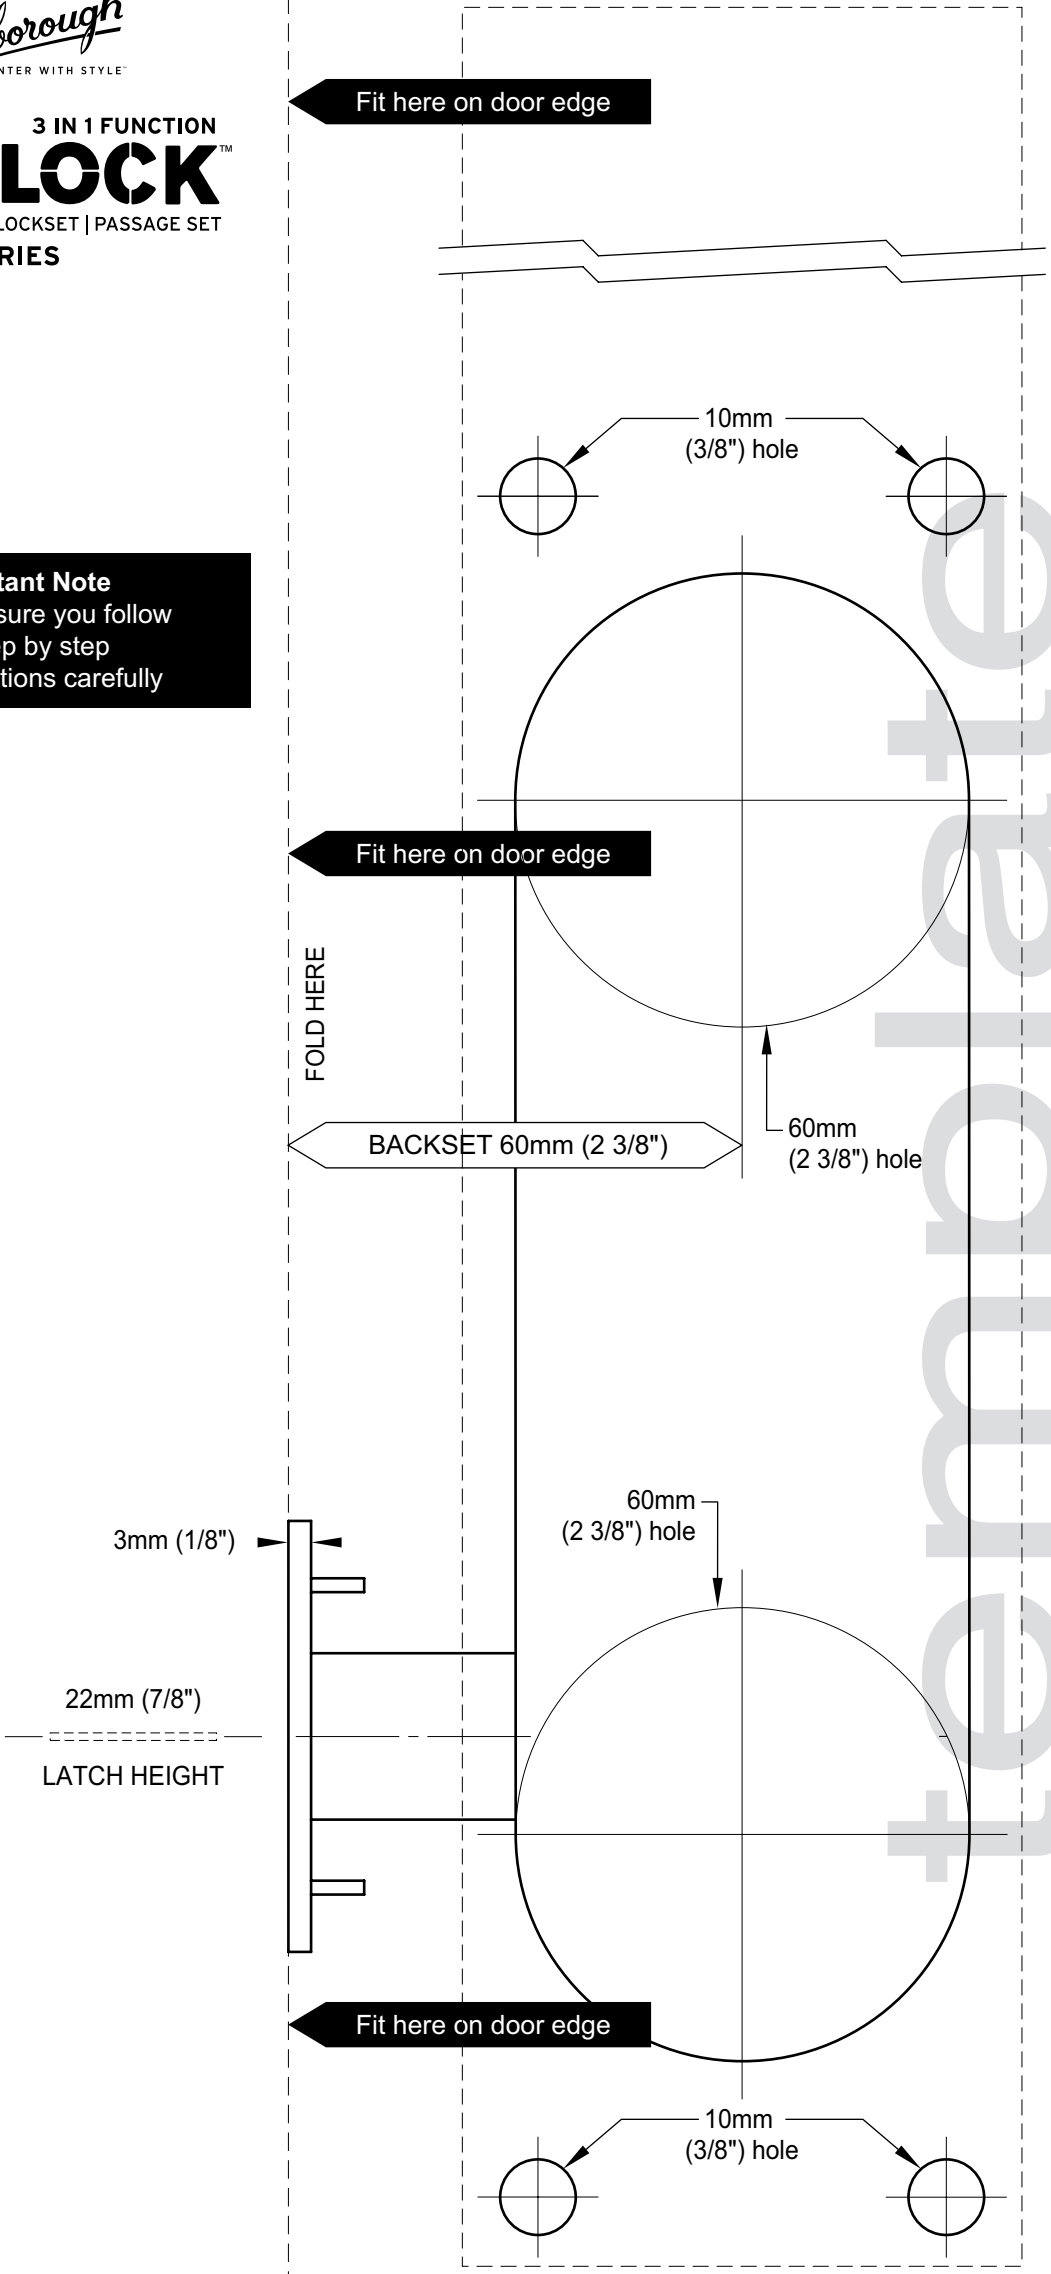

Installation template for Gainsborough Trilock Omni Back to Back Pull Handle
Suits 35mm to 45mm door thicknesses

Important Note
Make sure you follow the step by step instructions carefully

Important Note
Make sure you follow the step by step instructions carefully

Installation template for Gainsborough Trilock Omni Back to Back Pull Handle
Suits 35mm to 45mm door thicknesses