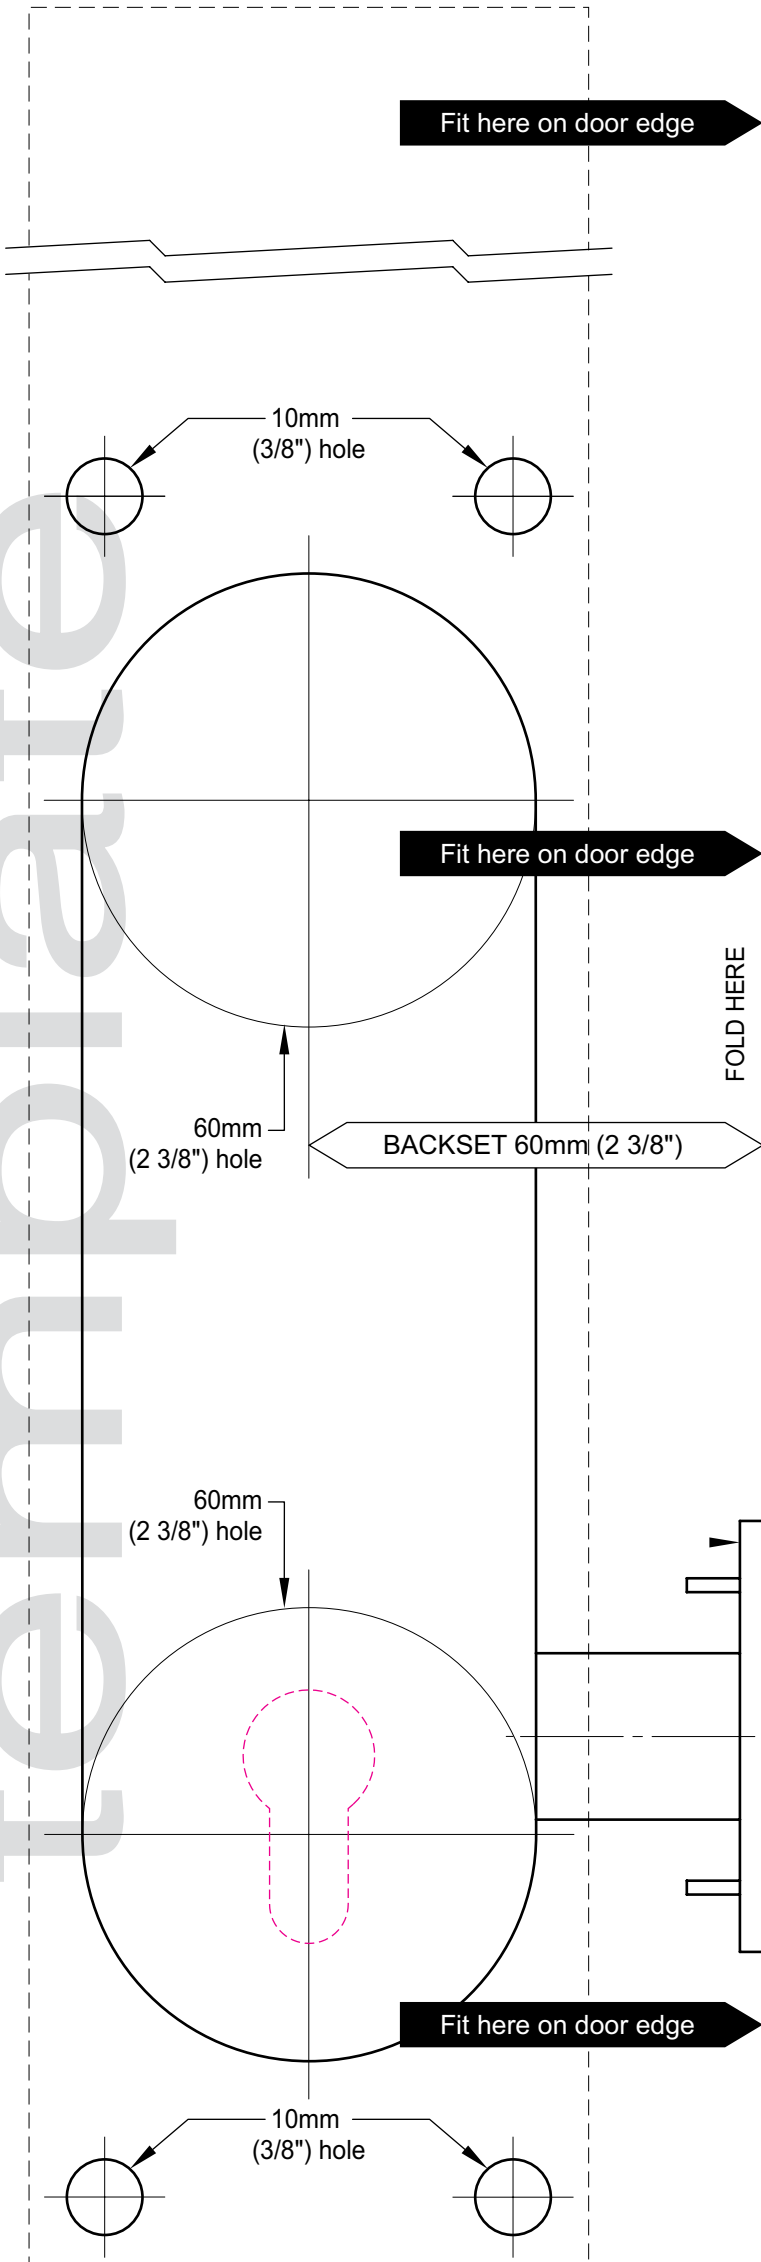

Installation template for Gainsborough Trilock Omni Back to Back Pull Handle
Suits 35mm to 45mm door thicknesses

Important Note
Make sure you follow the step by step instructions carefully

Important Note
Make sure you follow the step by step instructions carefully

Installation template for Gainsborough Trilock Omni Back to Back Pull Handle
Suits 35mm to 45mm door thicknesses