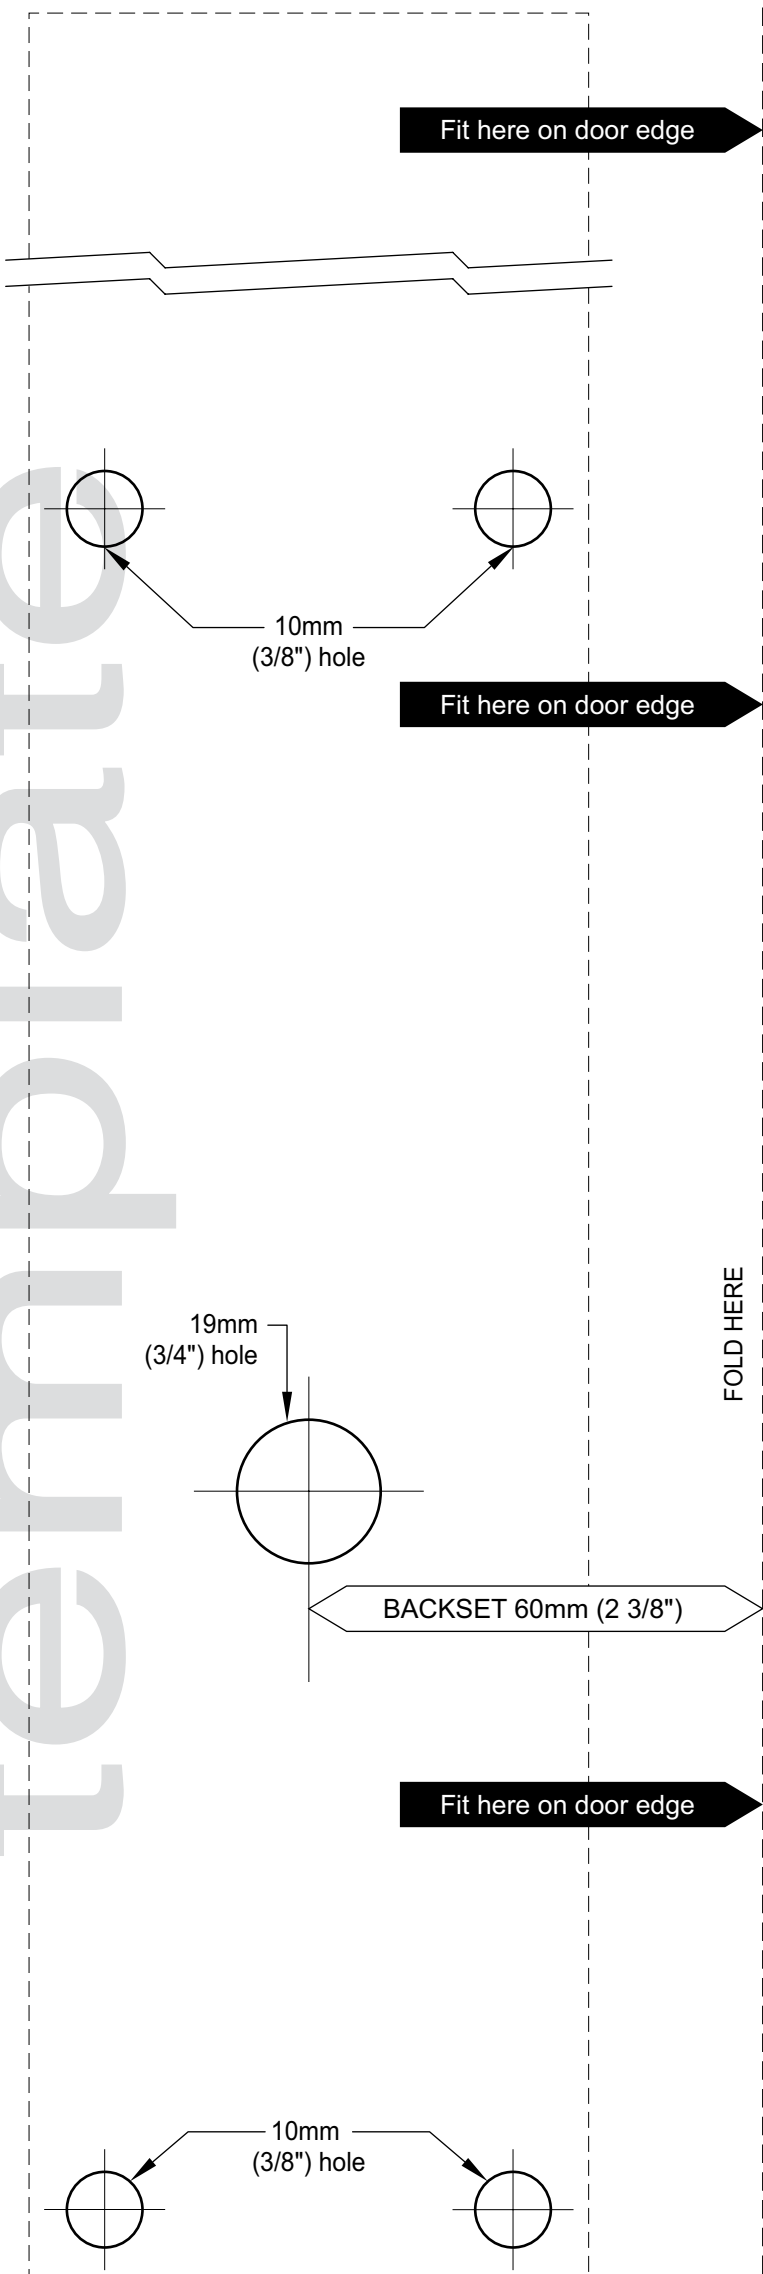

Installation template for Gainsborough Trilock Omni Dummy Back to Back Pull Handles  
Suits 35mm to 45mm door thicknesses

Installation template for Gainsborough Trilock Omni Dummy Back to Back Pull Handles  
Suits 35mm to 45mm door thicknesses