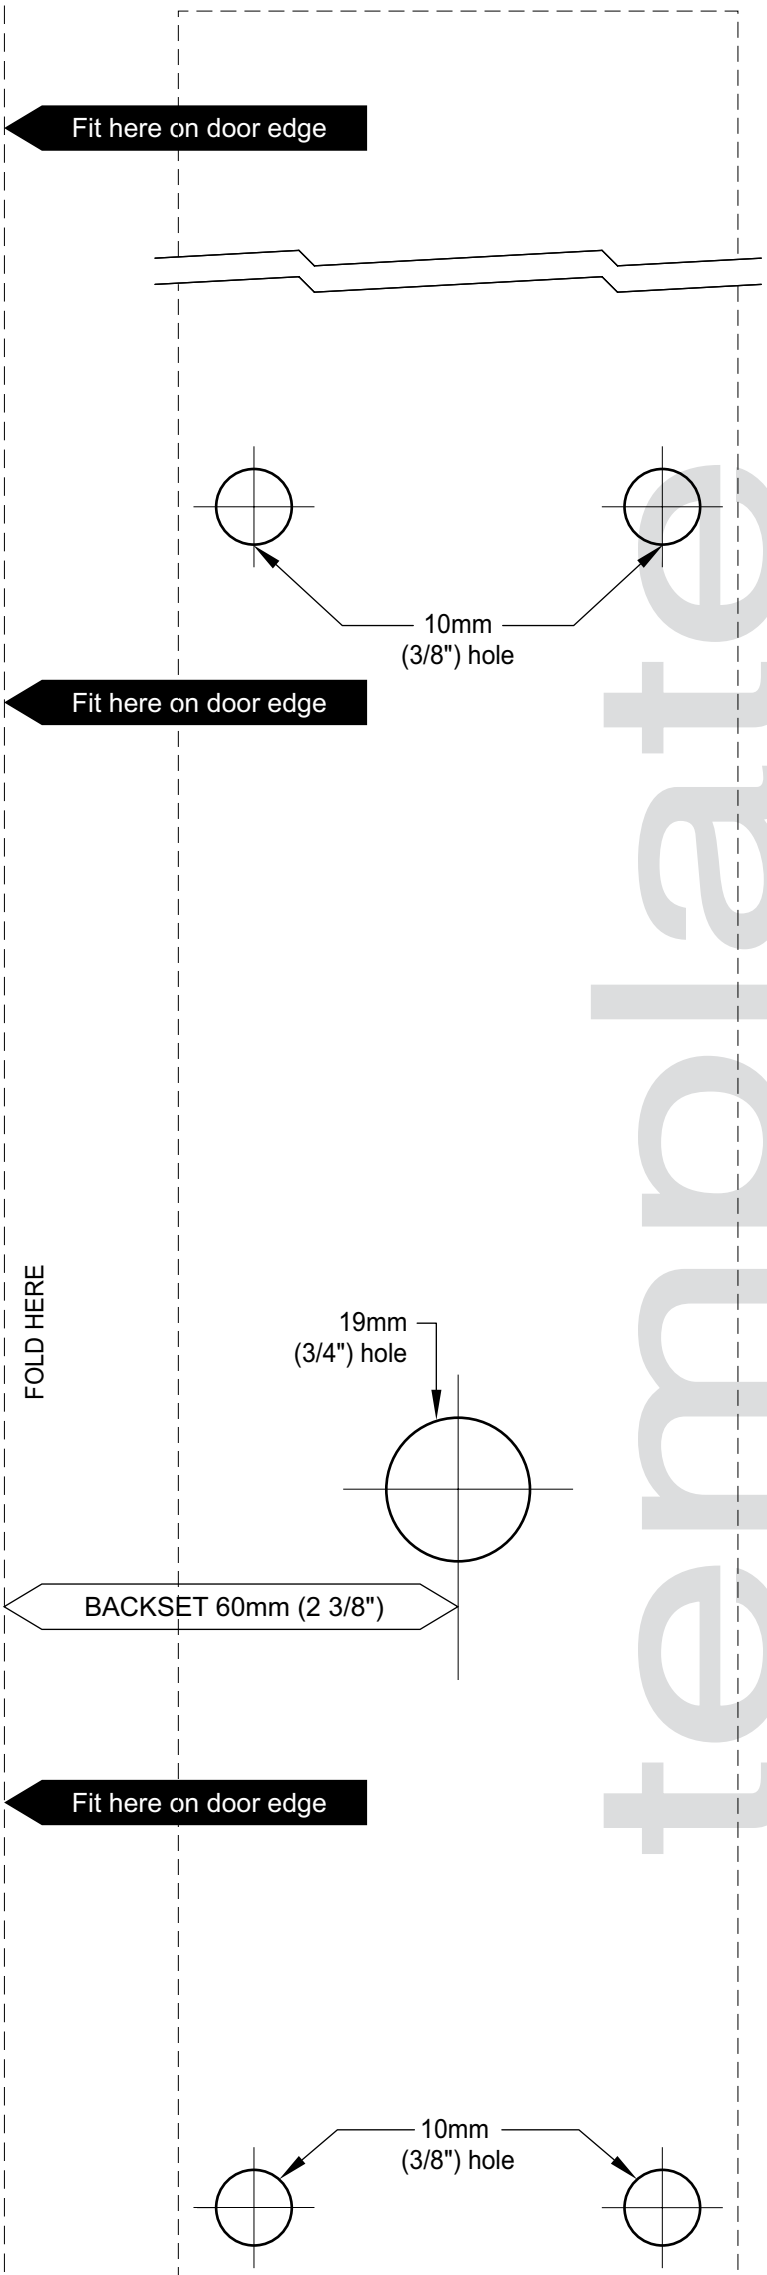

Installation template for Gainsborough Trilock Omni Dummy Back to Back Pull Handles  
Suits 35mm to 45mm door thicknesses

Installation template for Gainsborough Trilock Omni Dummy Back to Back Pull Handles  
Suits 35mm to 45mm door thicknesses