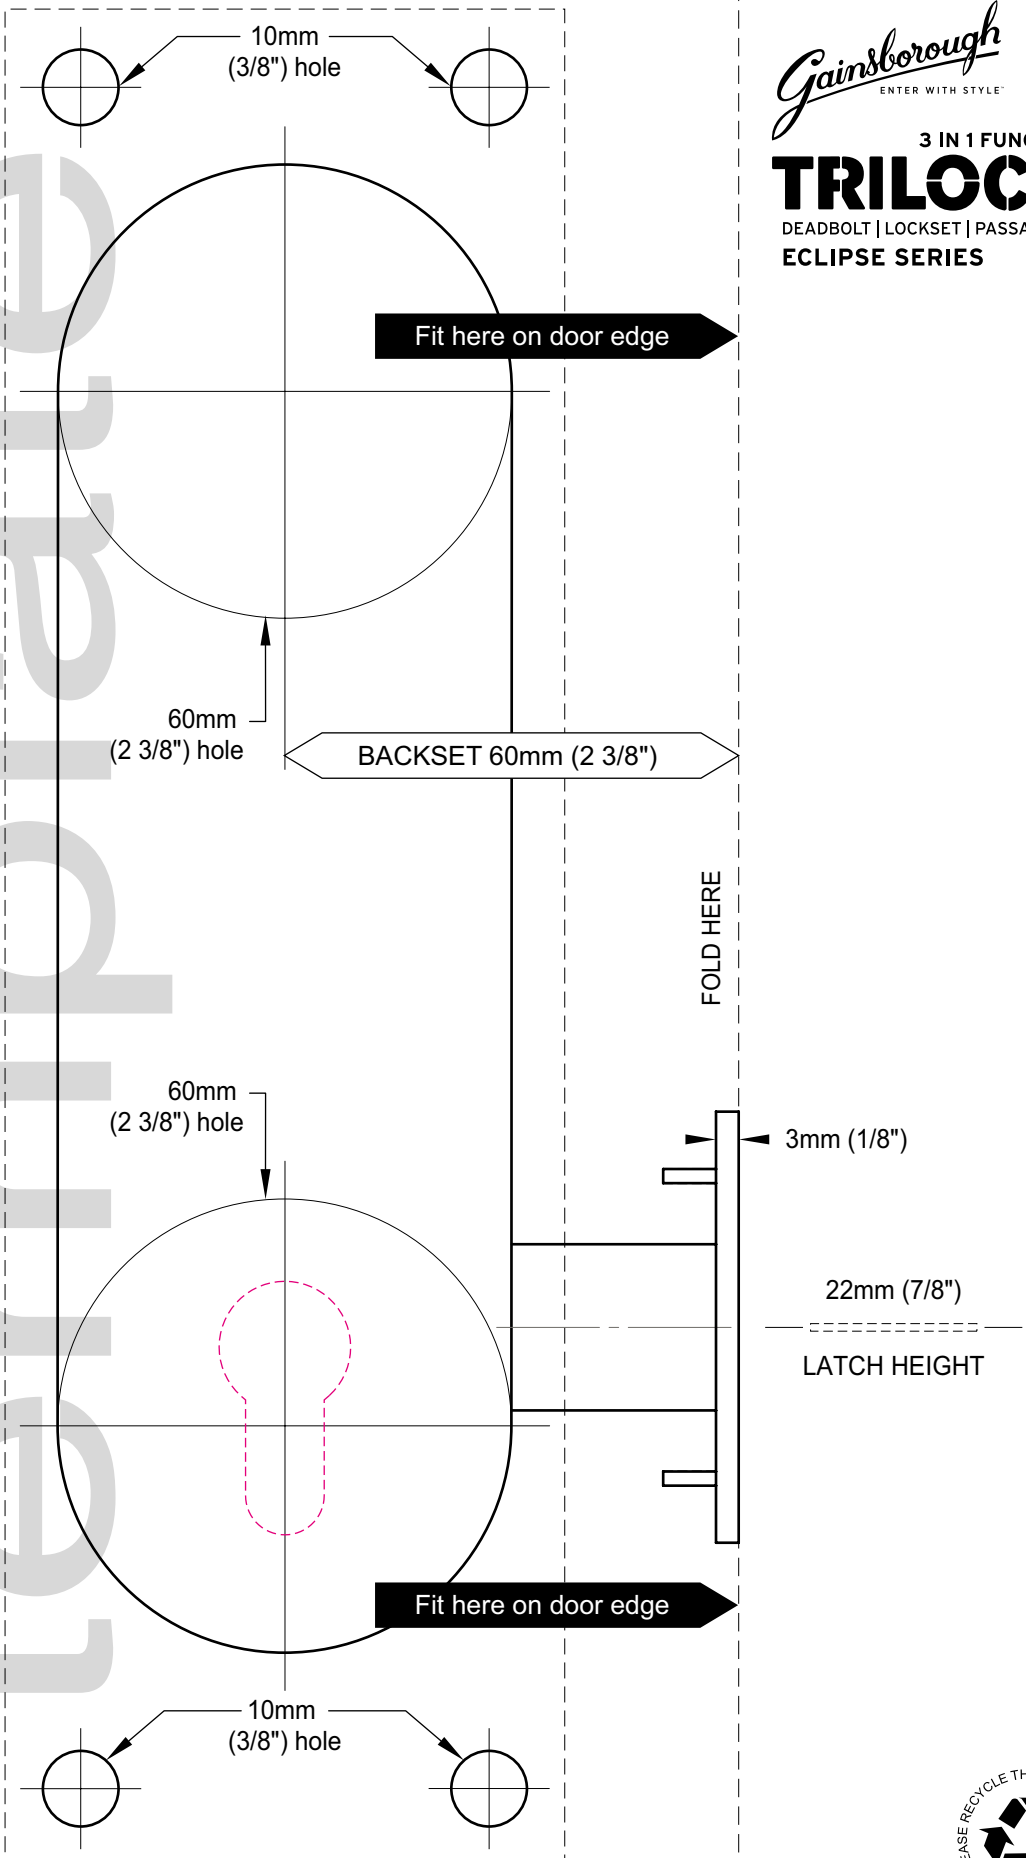

Installation template for Gainsborough Trilock Eclipse
Suits 35mm to 45mm door thicknesses

Installation template for Gainsborough Trilock Eclipse
Suits 35mm to 45mm door thicknesses