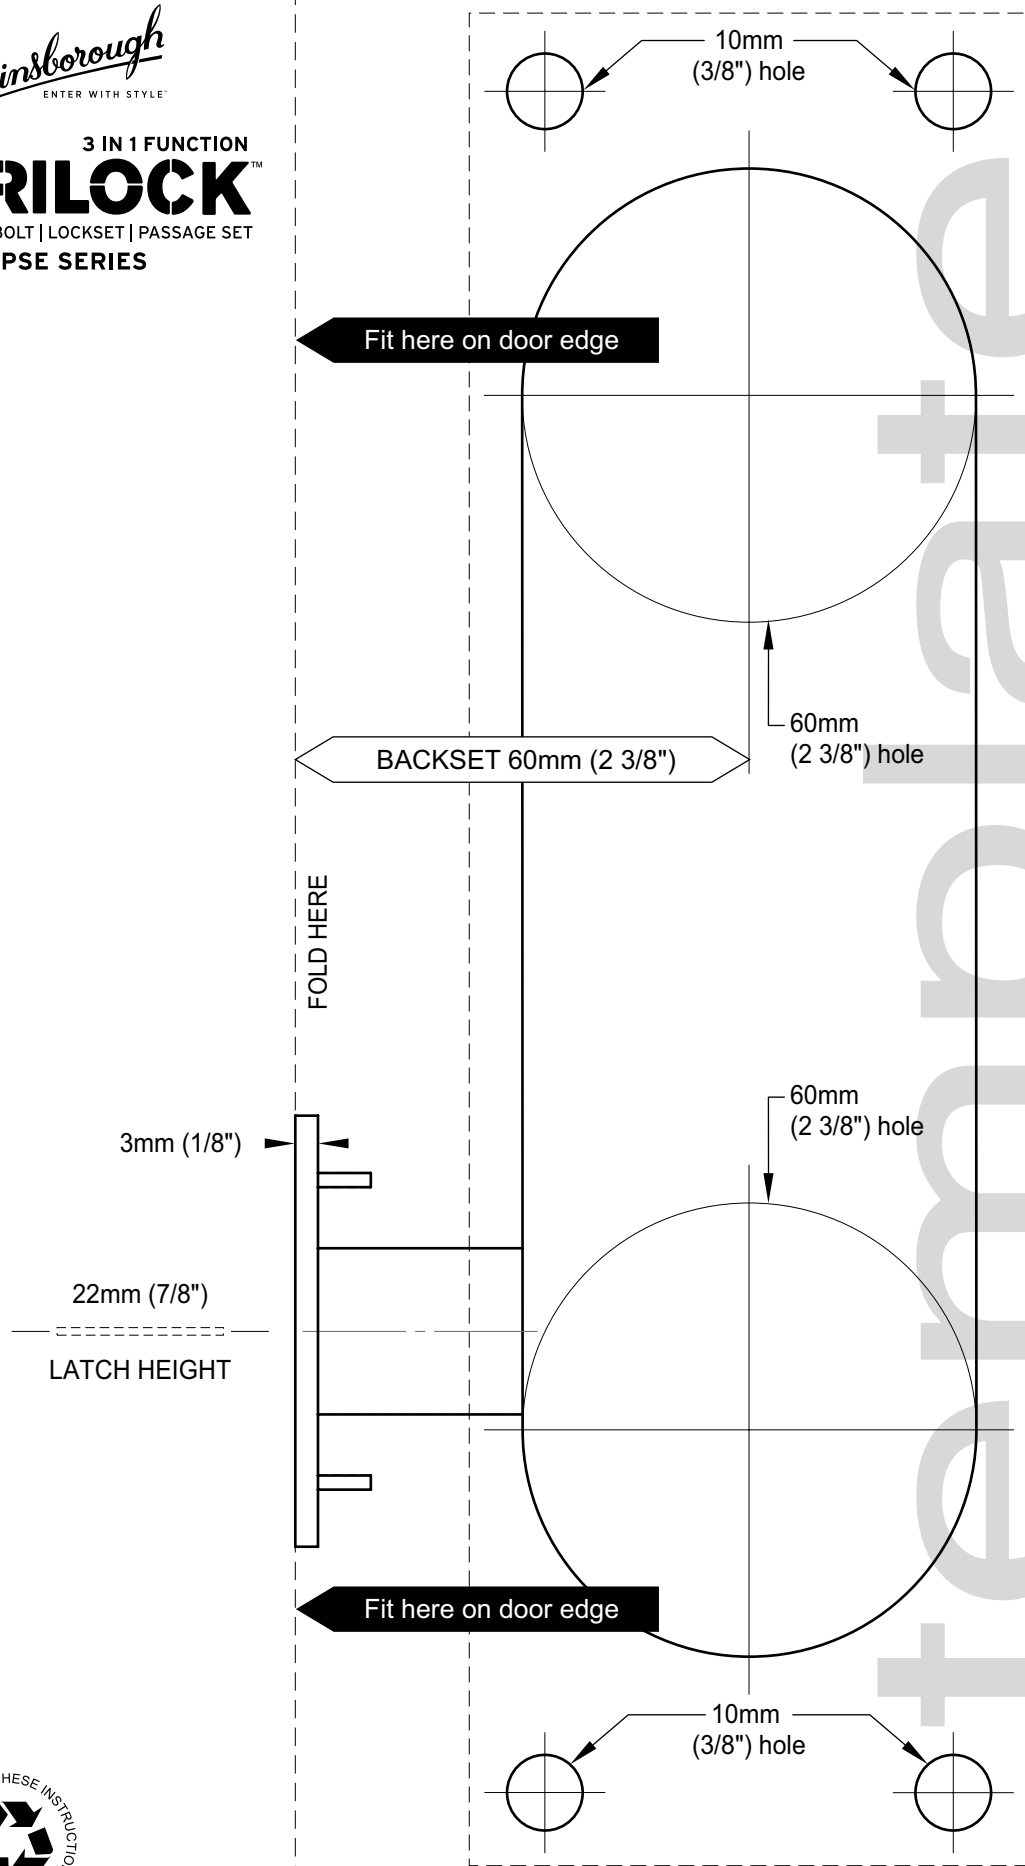

Installation template for Gainsborough Trilock Eclipse
Suits 35mm to 45mm door thicknesses

Installation template for Gainsborough Trilock Eclipse
Suits 35mm to 45mm door thicknesses