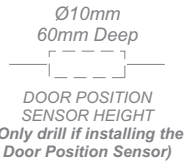

GAINSBOROUGH
freestyle

Fit here on door edge

Door Preparation Template

Door Preparation Template

GAINSBOROUGH
freestyle

Fit here on door edge

FOLD HERE

Ø54mm

Ø54mm

Ø10mm

4.0 mm