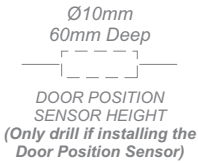

GAINSBOROUGH
freestyle

Fit here on door edge

Door Preparation Template

Door Preparation Template

GAINSBOROUGH
freestyle

Fit here on door edge

FOLD HERE

Ø54mm

Ø54mm

Ø10mm

4.0 mm