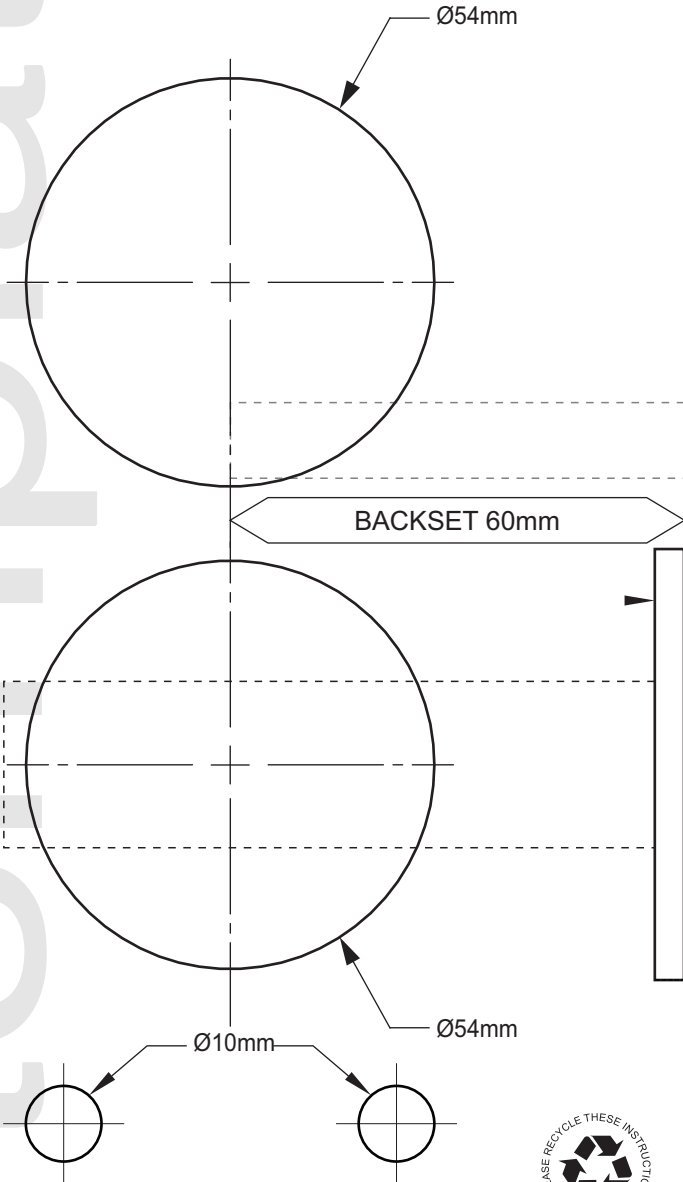

GAINSBOROUGH
freestyle

Fit here on door edge

Door Preparation Template

Door Preparation Template

GAINSBOROUGH
freestyle

Fit here on door edge

FOLD HERE

Ø54mm

Ø54mm

Ø10mm

4.0 mm