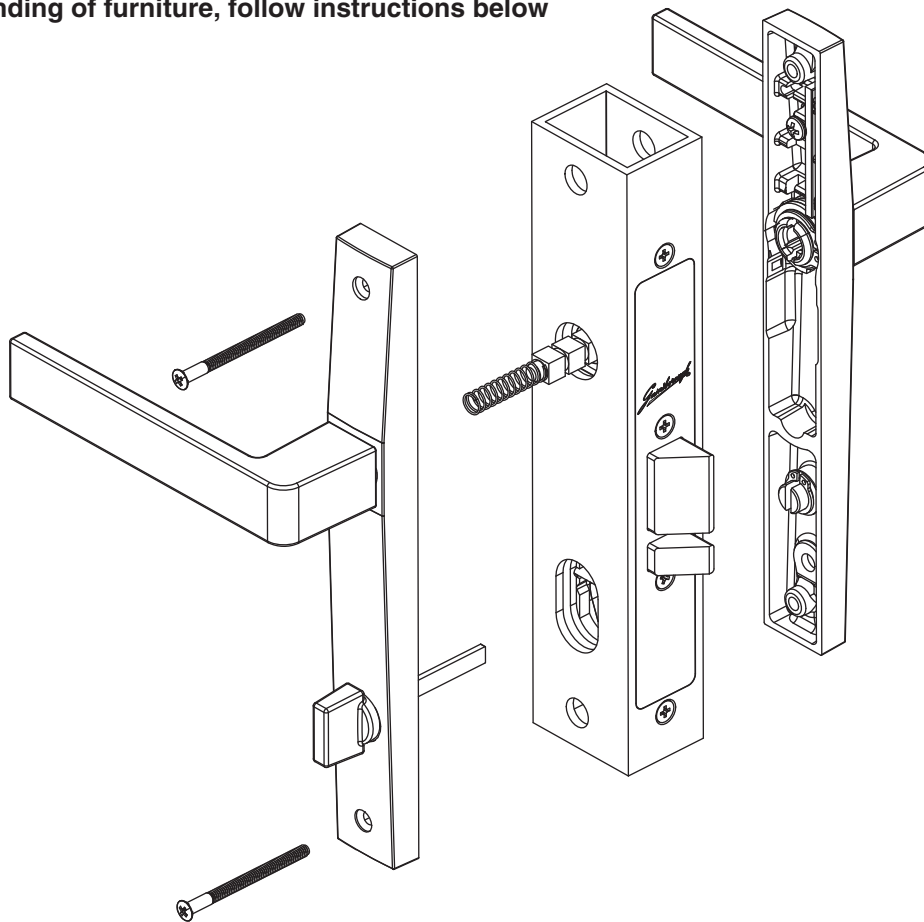

7000 Series Door Furniture suits 2000 Series Mortice Locks & Latches

Installation Instructions

To reverse handing of furniture, follow instructions below

1. Turn plate over exposing the screw and lever bar

2. Remove screw and lever bar from plate

3. Replace lever bar and screw on opposite side