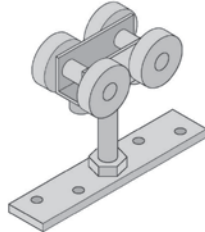

TOP HANGERS

0100 HANGER
(100kg)
FOR STEEL DOORS

0200 HANGER (200kg)
0460 HANGER (400/600kg)
1000M HANGER (1000kg)
FOR STEEL DOORS

200TF HANGER
(200kg)
FOR TIMBER OR
ALUMINIUM DOORS

400TF HANGER
(400kg)
FOR TIMBER OR
ALUMINIUM DOORS

400FA FOLDSIDE
HANGER.
FOR TIMBER OR
ALUMINIUM DOORS

400CF CENTAFOLD OR
PARTITIONFOLD HANGER.
FOR TIMBER OR
ALUMINIUM DOORS

355 STACKAWAY HANGER.
FOR TIMBER OR ALUMINIUM
DOORS

655 STACKAWAY
HANGER.
FOR TIMBER OR
ALUMINIUM DOORS