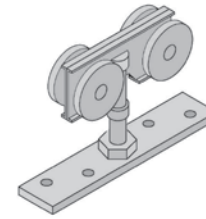

TOP HANGERS

0100 HANGER
(100kg)
FOR STEEL DOORS

0200 HANGER (200kg)
0460 HANGER (400/600kg)
1000M HANGER (1000kg)
FOR STEEL DOORS

200TF HANGER
(200kg)
FOR TIMBER OR
ALUMINIUM DOORS

400TF HANGER
(400kg)
FOR TIMBER OR
ALUMINIUM DOORS

400FA FOLDSIDE
HANGER.
FOR TIMBER OR
ALUMINIUM DOORS

400CF CENTAFOLD OR
PARTITIONFOLD HANGER.
FOR TIMBER OR
ALUMINIUM DOORS

355 STACKAWAY HANGER.
FOR TIMBER OR ALUMINIUM
DOORS

655 STACKAWAY
HANGER.
FOR TIMBER OR
ALUMINIUM DOORS