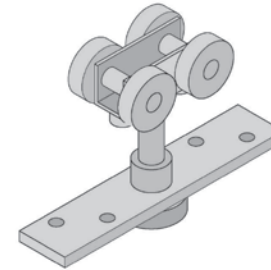

TOP HANGERS

0100 HANGER
(100kg)
FOR STEEL DOORS

0200 HANGER (200kg)
0460 HANGER (400/600kg)
1000M HANGER (1000kg)
FOR STEEL DOORS

200TF HANGER
(200kg)
FOR TIMBER OR
ALUMINIUM DOORS

400TF HANGER
(400kg)
FOR TIMBER OR
ALUMINIUM DOORS

400FA FOLDSIDE
HANGER.
FOR TIMBER OR
ALUMINIUM DOORS

400CF CENTAFOLD OR
PARTITIONFOLD HANGER.
FOR TIMBER OR
ALUMINIUM DOORS

355 STACKAWAY HANGER.
FOR TIMBER OR ALUMINIUM
DOORS

655 STACKAWAY
HANGER.
FOR TIMBER OR
ALUMINIUM DOORS