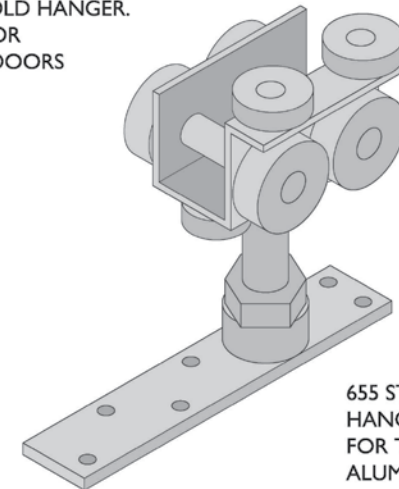

TOP HANGERS

0100 HANGER
(100kg)
FOR STEEL DOORS

0200 HANGER (200kg)
0460 HANGER (400/600kg)
1000M HANGER (1000kg)
FOR STEEL DOORS

200TF HANGER
(200kg)
FOR TIMBER OR
ALUMINIUM DOORS

400TF HANGER
(400kg)
FOR TIMBER OR
ALUMINIUM DOORS

400FA FOLDSIDE
HANGER.
FOR TIMBER OR
ALUMINIUM DOORS

400CF CENTAFOLD OR
PARTITIONFOLD HANGER.
FOR TIMBER OR
ALUMINIUM DOORS

355 STACKAWAY HANGER.
FOR TIMBER OR ALUMINIUM
DOORS

655 STACKAWAY
HANGER.
FOR TIMBER OR
ALUMINIUM DOORS