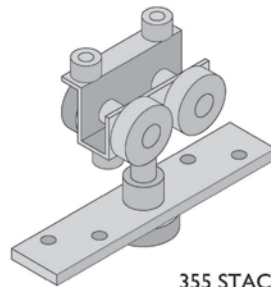

TOP HANGERS

0100 HANGER
(100kg)
FOR STEEL DOORS

0200 HANGER (200kg)
0460 HANGER (400/600kg)
1000M HANGER (1000kg)
FOR STEEL DOORS

200TF HANGER
(200kg)
FOR TIMBER OR
ALUMINIUM DOORS

400TF HANGER
(400kg)
FOR TIMBER OR
ALUMINIUM DOORS

400FA FOLDSIDE
HANGER.
FOR TIMBER OR
ALUMINIUM DOORS

400CF CENTAFOLD OR
PARTITIONFOLD HANGER.
FOR TIMBER OR
ALUMINIUM DOORS

355 STACKAWAY HANGER.
FOR TIMBER OR ALUMINIUM
DOORS

655 STACKAWAY
HANGER.
FOR TIMBER OR
ALUMINIUM DOORS