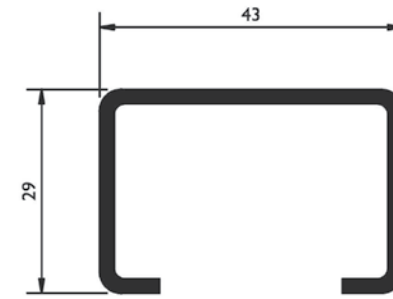

## ALUMINIUM CHANNELS

76A

21A

19LA

802A

## BRASS CHANNELS

19LB