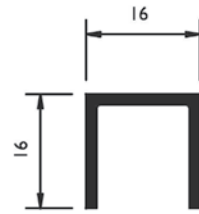

TOP GUIDE CHANNELS

In aluminium and brass

ALUMINIUM CHANNELS

21A

BRASS CHANNELS