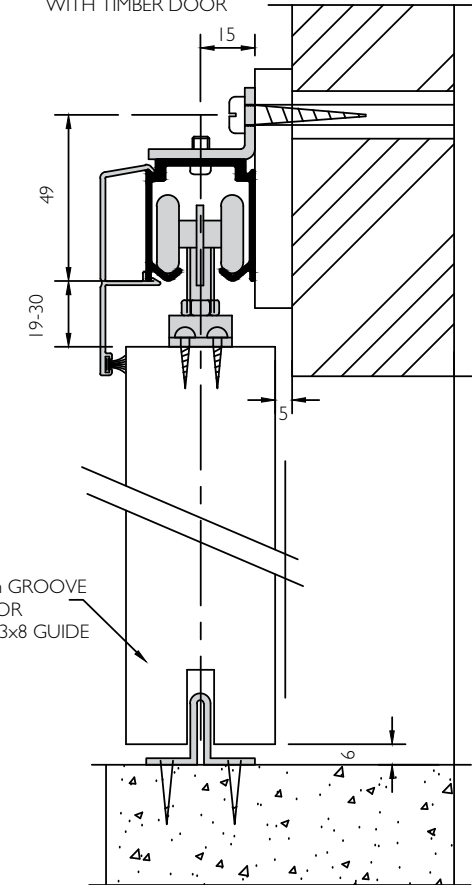

STRAIGHTAWAY 75

(Also in DIY "DOMESTIC 100" special pack for max 1000mm wide door)

Top hung sliding hardware for internal timber or aluminium doors up to 75kg

FEATURES:

- QUALITY BALL-BEARING HANGERS
- SLIMLINE ALUMINIUM TRACK
- CLIP-ON REBATE/PELMET*
- CONCEALED GUIDING

SPECIFICATIONS:

Max door mass: 75kg
 Max door height: 2500mm
 Max door width: 1000mm
 Door thickness: Min 30mm

COMPONENTS

A75 side fix brackets, 60 mm centres*
 ST75TA - Galvanized Steel only top track
 ST75TF top fixing adjustable hanger (galv or stainless steel)
 ST75 ES Track Stop
 **No pelmet available if want pelmet use ST120

*not included in DIY set

DOMESTIC SETS

ST120-3CA door 615-915mm
 ST120-3MF door 615-915mm
 ST120-4CA door 915-1220mm
 ST120-4MF door 915-1220mm

SOFFITE FIXED 100A TRACK, 100AP PELMET AND 100TF HANGER WITH ALUMINIUM DOOR

COSY GUIDE FIXED TO JAMB

100A TRACK WITH A 100 BRACKET, 100AP PELMET AND 100TF HANGER WITH TIMBER DOOR

SECTION THROUGH DOOR
 SECTION SCALE: 1:2

TIMBER DOOR ELEVATION SHOWING HANGER POSITIONS
 USE 2 HANGERS AND 1 COSY GUIDE PER DOOR