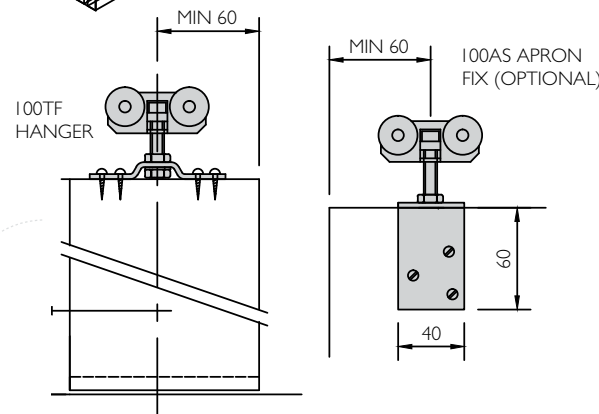

STRAIGHTAWAY 75

(Also in DIY "DOMESTIC 100" special pack for max 1000mm wide door)

Top hung sliding hardware for internal timber or aluminium doors up to 75kg

FEATURES:

- QUALITY BALL-BEARING HANGERS
- SLIMLINE ALUMINIUM TRACK
- CLIP-ON REBATE/PELMET*
- CONCEALED GUIDING

SPECIFICATIONS:

Max door mass: 75kg
 Max door height: 2500mm
 Max door width: 1000mm
 Door thickness: Min 30mm

COMPONENTS

A75 side fix brackets, 60 mm centres*
 ST75TA - Galvanized Steel only top track
 ST75TF top fixing adjustable hanger (galv or stainless steel)
 ST75 ES Track Stop
 **No pelmet available if want pelmet use ST120

*not included in DIY set

DOMESTIC SETS

ST120-3CA door 615-915mm
 ST120-3MF door 615-915mm
 ST120-4CA door 915-1220mm
 ST120-4MF door 915-1220mm

SOFFITE FIXED 100A TRACK, 100AP PELMET AND 100TF HANGER WITH ALUMINIUM DOOR

COSY GUIDE FIXED TO JAMB

100A TRACK WITH A 100 BRACKET, 100AP PELMET AND 100TF HANGER WITH TIMBER DOOR

SECTION THROUGH DOOR
 SECTION SCALE: 1:2

TIMBER DOOR ELEVATION SHOWING HANGER POSITIONS
 USE 2 HANGERS AND 1 COSY GUIDE PER DOOR