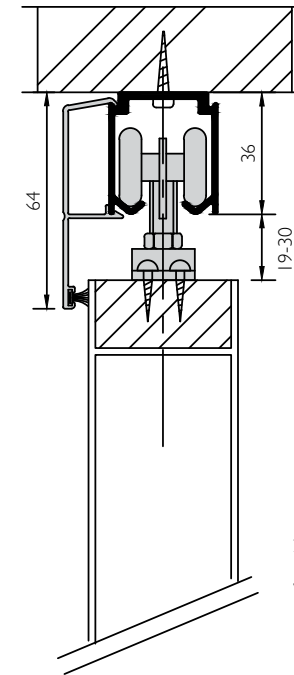

STRAIGHTAWAY 75

(Also in DIY "DOMESTIC 100" special pack for max 1000mm wide door)

Top hung sliding hardware for internal timber or aluminium doors up to 75kg

FEATURES:

- QUALITY BALL-BEARING HANGERS
- SLIMLINE ALUMINIUM TRACK
- CLIP-ON REBATE/PELMET*
- CONCEALED GUIDING

SPECIFICATIONS:

Max door mass: 75kg
 Max door height: 2500mm
 Max door width: 1000mm
 Door thickness: Min 30mm

COMPONENTS

A75 side fix brackets, 60 mm centres*
 ST75TA - Galvanized Steel only top track
 ST75TF top fixing adjustable hanger (galv or stainless steel)
 ST75 ES Track Stop
 **No pelmet available if want pelmet use ST120

*not included in DIY set

DOMESTIC SETS

ST120-3CA door 615-915mm
 ST120-3MF door 615-915mm
 ST120-4CA door 915-1220mm
 ST120-4MF door 915-1220mm

SOFFITE FIXED 100A TRACK, 100AP PELMET AND 100TF HANGER WITH ALUMINIUM DOOR

COSY GUIDE FIXED TO JAMB

100A TRACK WITH A 100 BRACKET, 100AP PELMET AND 100TF HANGER WITH TIMBER DOOR

SECTION THROUGH DOOR
 SECTION SCALE: 1:2

TIMBER DOOR ELEVATION SHOWING HANGER POSITIONS
 USE 2 HANGERS AND 1 COSY GUIDE PER DOOR