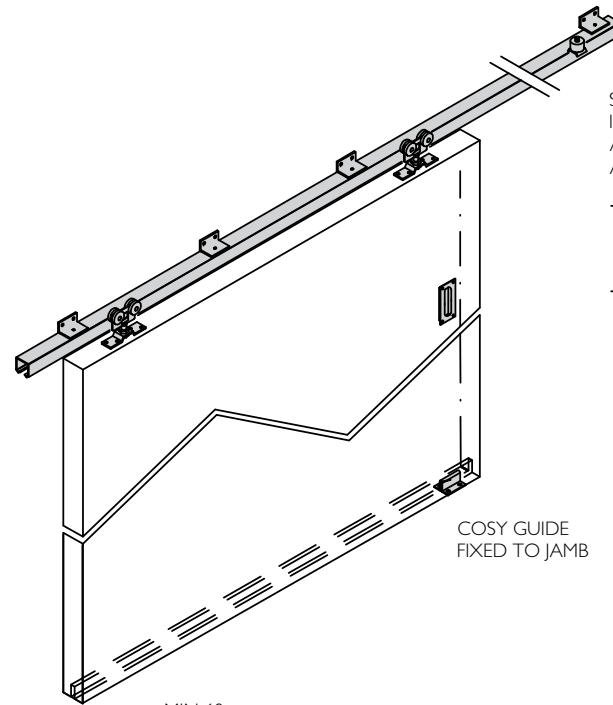

STRAIGHTAWAY 75

(Also in DIY "DOMESTIC 100" special pack for max 1000mm wide door)

Top hung sliding hardware for internal timber or aluminium doors up to 75kg

FEATURES:

- QUALITY BALL-BEARING HANGERS
- SLIMLINE ALUMINIUM TRACK
- CLIP-ON REBATE/PELMET*
- CONCEALED GUIDING

SPECIFICATIONS:

Max door mass: 75kg
 Max door height: 2500mm
 Max door width: 1000mm
 Door thickness: Min 30mm

COMPONENTS

A75 side fix brackets, 60 mm centres*
 ST75TA - Galvanized Steel only top track
 ST75TF top fixing adjustable hanger (galv or stainless steel)
 ST75 ES Track Stop
 **No pelmet available if want pelmet use ST120

*not included in DIY set

DOMESTIC SETS

ST120-3CA door 615-915mm
 ST120-3MF door 615-915mm
 ST120-4CA door 915-1220mm
 ST120-4MF door 915-1220mm

SOFFITE FIXED 100A TRACK, 100AP PELMET AND 100TF HANGER WITH ALUMINIUM DOOR

COSY GUIDE FIXED TO JAMB

100A TRACK WITH A 100 BRACKET, 100AP PELMET AND 100TF HANGER WITH TIMBER DOOR

SECTION THROUGH DOOR
 SECTION SCALE: 1:2

TIMBER DOOR ELEVATION SHOWING HANGER POSITIONS
 USE 2 HANGERS AND 1 COSY GUIDE PER DOOR