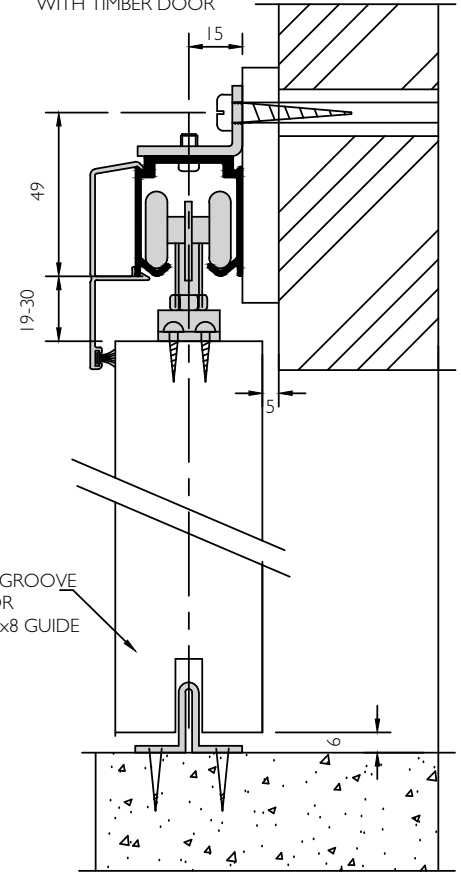

100A TRACK WITH A100 BRACKET, 100AP PELMET AND 100TF HANGER WITH TIMBER DOOR