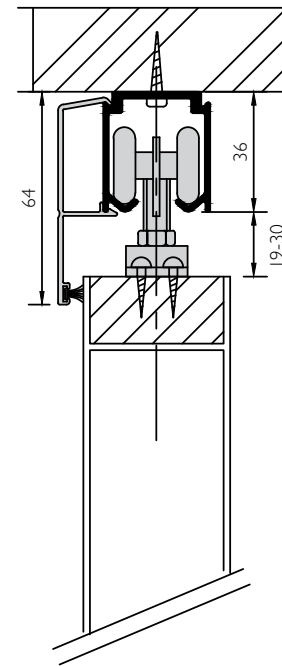

STRAIGHTAWAY 120

(Also in DIY "DOMESTIC 100" special pack for max 1000mm wide door)

Top hung sliding hardware for internal timber or aluminium doors up to 120kg

FEATURES:

- QUALITY BALL-BEARING HANGERS
- SLIMLINE ALUMINIUM TRACK
- CLIP-ON REBATE/PELMET*
- CONCEALED GUIDING

SPECIFICATIONS:

Max door mass: 120kg
Max door height: 2500mm
Max door width: 1000mm
Door thickness: Min 30mm

COMPONENTS

A120 side fix brackets, 60 mm centres*
ST120TA - Aluminium top track
ST120 PA - Clip on Pelmet Aluminium
ST120TF top fixing adjustable hanger (galv or stainless steel)
ST120 ES Track Stop
*not included in DIY set

DOMESTIC 100T special DIY pack for max 1000mm wide door, includes top track, hangers, track stop and Cosy guide
ST120-3CA door 615-915mm
ST120-3MF door 615-915mm
ST120-4CA door 915-1220mm
ST120-4MF door 915-1220mm
ST120-5CA door 1220-1525mm
ST120-5MF door 1220-1525mm
ST120-6CA door 1525-1830mm
ST120-6MF door 1525-1830mm