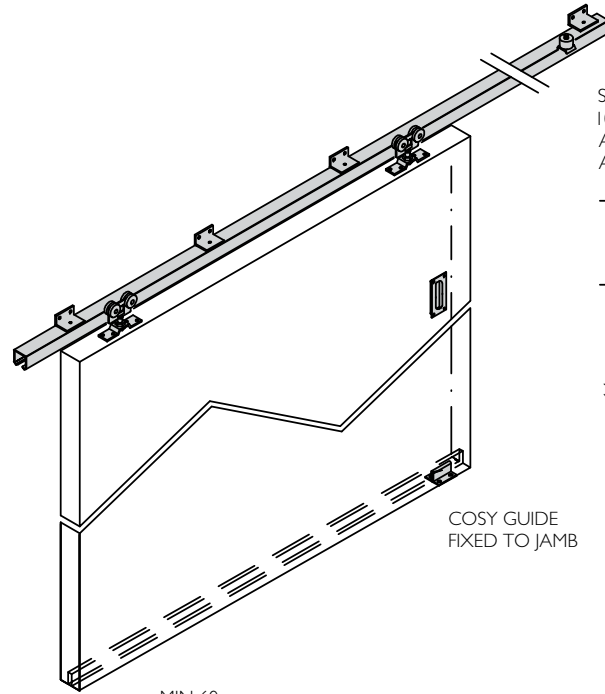

STRAIGHTAWAY 120

(Also in DIY "DOMESTIC 100" special pack for max 1000mm wide door)

Top hung sliding hardware for internal timber or aluminium doors up to 120kg

FEATURES:

- QUALITY BALL-BEARING HANGERS
- SLIMLINE ALUMINIUM TRACK
- CLIP-ON REBATE/PELMET*
- CONCEALED GUIDING

SPECIFICATIONS:

Max door mass: 120kg
Max door height: 2500mm
Max door width: 1000mm
Door thickness: Min 30mm

COMPONENTS

A120 side fix brackets, 60 mm centres*
ST120TA - Aluminium top track
ST120 PA - Clip on Pelmet Aluminium
ST120TF top fixing adjustable hanger (galv or stainless steel)
ST120 ES Track Stop
*not included in DIY set

DOMESTIC 100T special DIY pack for max 1000mm wide door, includes top track, hangers, track stop and Cosy guide
ST120-3CA door 615-915mm
ST120-3MF door 615-915mm
ST120-4CA door 915-1220mm
ST120-4MF door 915-1220mm
ST120-5CA door 1220-1525mm
ST120-5MF door 1220-1525mm
ST120-6CA door 1525-1830mm
ST120-6MF door 1525-1830mm