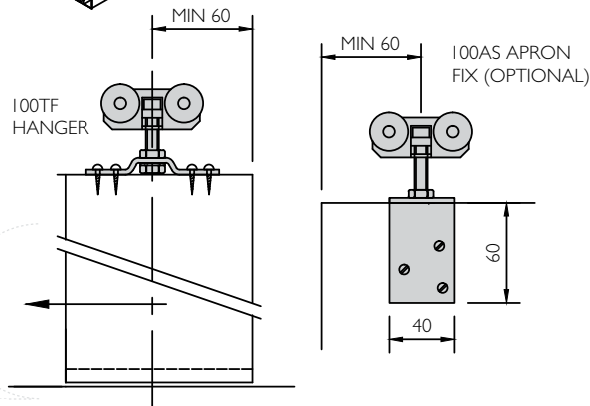

# STRAIGHTAWAY 120

(Also in DIY "DOMESTIC 100" special pack for max 1000mm wide door)

Top hung sliding hardware for internal timber or aluminium doors up to 120kg

## SPECIFICATIONS:

Max door mass: 120kg  
 Max door height: 2500mm  
 Max door width: 1000mm  
 Door thickness: Min 30mm

## COMPONENTS

A120 side fix brackets, 60 mm centres\*  
 ST120TA - Aluminium top track  
 ST120 PA - Clip on Pelmet Aluminium  
 ST120TF top fixing adjustable hanger ( galv or stainless steel)  
 ST120 ES Track Stop  
 \*not included in DIY set

DOMESTIC 100T special DIY pack for max 1000mm wide door, includes top track, hangers, track stop and Cosy guide  
 ST120-3CA door 615-915mm  
 ST120-3MF door 615-915mm  
 ST120-4CA door 915-1220mm  
 ST120-4MF door 915-1220mm  
 ST120-5CA door 1220-1525mm  
 ST120-5MF door 1220-1525mm  
 ST120-6CA door 1525-1830mm  
 ST120-6MF door 1525-1830mm