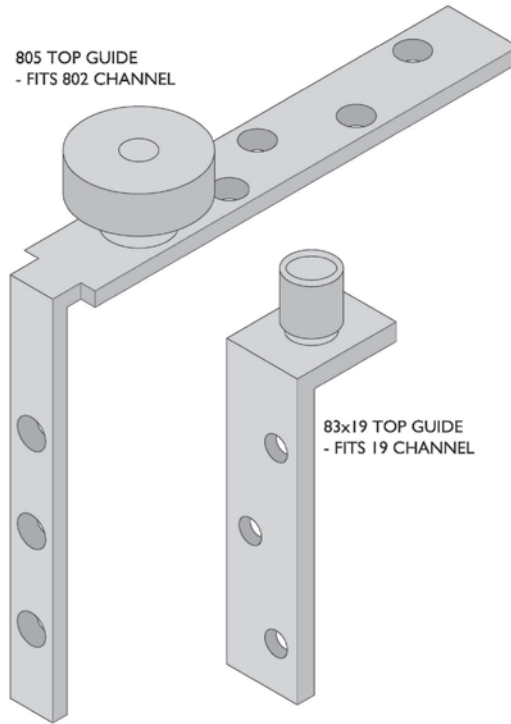

GUIDES

40C/19 PIGGYBACK
BOTTOM GUIDE
- FITS 19 CHANNEL

40x25 BOTTOM GUIDE
- FITS 25 CHANNEL
FOR TIMBER DOORS