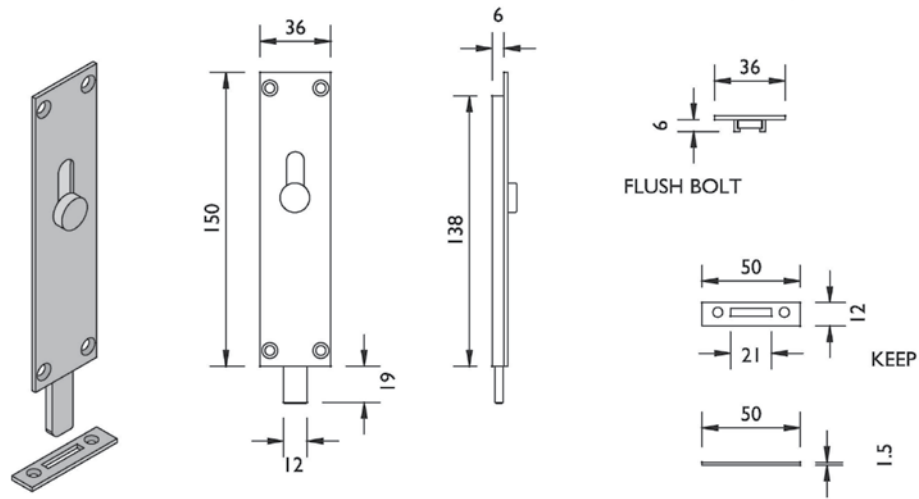

FLUSH BOLTS AND KEEPS

488x6 FLUSH BOLT – aluminium
(natural or black)
488B FLUSH BOLT – polished brass

488x6 FLUSH BOLT - Polished brass or aluminium (natural, black)

Available in 150mm, 400mm 600mm and 900mm lengths

488B FLUSH BOLT - Polished brass