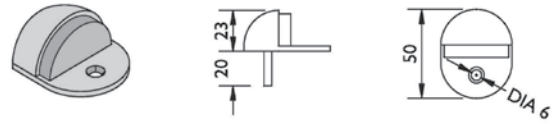

DOOR STOPS

DS2

Use in domestic or commercial applications.
Floor mounted.

46L

Light duty industrial door stop. Wall mounted.

DS2

46L