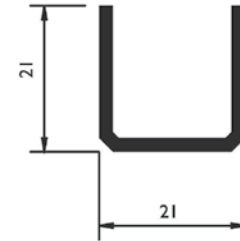

BOTTOM GUIDE CHANNELS

In aluminium and brass

ALUMINIUM CHANNELS

21A

19LA

BRASS CHANNELS

19LB