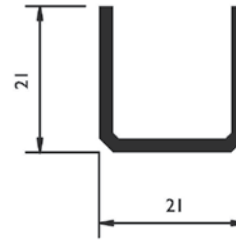

BOTTOM GUIDE CHANNELS

In aluminium and brass

ALUMINIUM CHANNELS

21A

19LA

BRASS CHANNELS

19LB