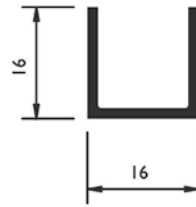

BOTTOM GUIDE CHANNELS

In aluminium and brass

ALUMINIUM CHANNELS

21A

19LA

BRASS CHANNELS

19LB