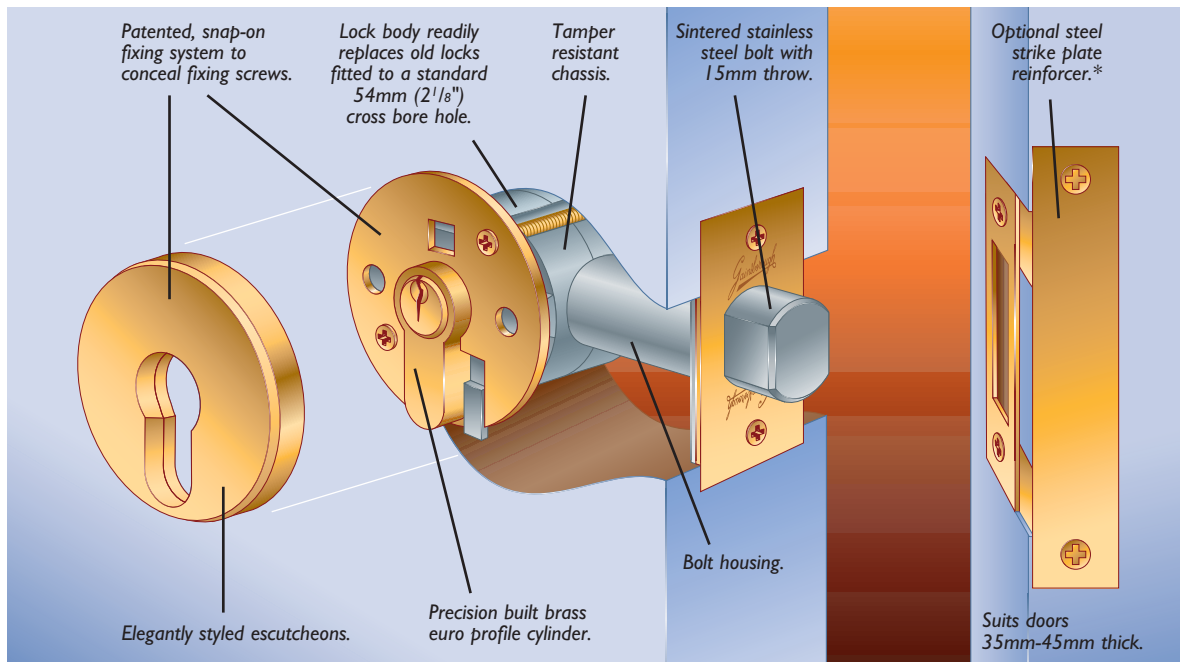

The original Innovator Series Deadbolt with 20mm Throw ('851' Double Cylinder or '846' Single Cylinder) continues to be available in the range, as required for standard door frames.

Gainsborough[®]
fine quality door hardware

- **15mm deadbolt throw** – to suit narrow door frames.
- **Patented, snap-on fixing system** – to conceal the fixing screws for a smooth, modern appearance.
- **Elegantly styled, stepped escutcheon design** – adds class and distinction to exterior doors; stepped escutcheon coordinates with the 900 series Decorator leversets or the 9100 series Architectural leversets.
- **Gainsborough 'GR9' 5 pin cylinder** – allows deadbolt to be keyed to other products in the Gainsborough range.
Note: Also available with 'C4' 6 pin cylinder on request.
- **Tamper resistant chassis and sintered stainless steel bolt** – for added security and peace of mind.
- **Optional steel strike plate reinforcer** – to add strength to the door frame against forced entry.
Note: Installation of the strike plate reinforcer is subject to adequate door frame width.
- **Fits a standard 54mm (2 1/8") diameter cross bore hole** – lock body will readily replace common locks.
- **Popular, tarnish resistant finishes** – for durable performance and impressive, good looks.
- **Suits doors 35mm-45mm thick.**

Functions available:

852 Double Cylinder – Lock or unlock with key from inside or outside.

847 Single Cylinder – Lock or unlock with turn-button from inside or key from outside.

Note: The original Innovator Series with 20mm deadbolt throw to suit standard door frames continues to be available in the range.

Double Cylinder shown in Satin Chrome 852 SCS

Single Cylinder shown in Bright Chrome 847 BCS

**Note: Installation of strike plate reinforcer is subject to adequate door frame width.*

Call **13 14 18** or visit our website
www.gainsboroughhardware.com.au
 for more information