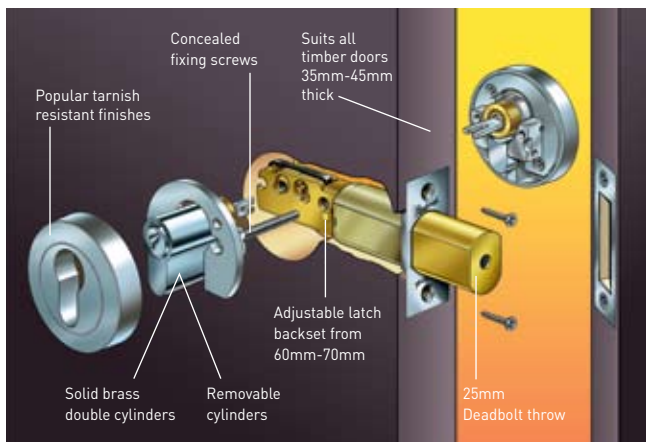

For added convenience, our 'GR9' 5-pin cylinder allows these deadbolts to be keyed to other Gainsborough products, cylinders are removable for easy keying, the deadbolt backset is adjustable from 60mm - 70mm to cater for varying installation applications and they're designed to suit timber doors 35mm - 45mm thick. A solid brass double cylinder provides superior mechanical performance and prolonged product life, while the 25mm deadbolt throw provides extra security and peace of mind.

To match existing Gainsborough levers & knobsets

Specifications:

- Cylinder Profile: GR9 5 Pin
- Door Thickness: 35mm - 45mm
- Deadbolt Backset: Universal (60mm or 70mm Backsets)
- Packaging Options: Available in Standard and Visual Pack
- Deadbolt Throw: 25mm

Door Drilling Requirements:

- Door Face: 41mm
- Door Edge: 25mm

Euro Deadbolts shown with matching Gainsborough lever styles

Round rosette styles

Aero Lever (9661 SC) on Round Rosette shown with Round Euro Deadbolt (8514 SC) in Satin Chrome